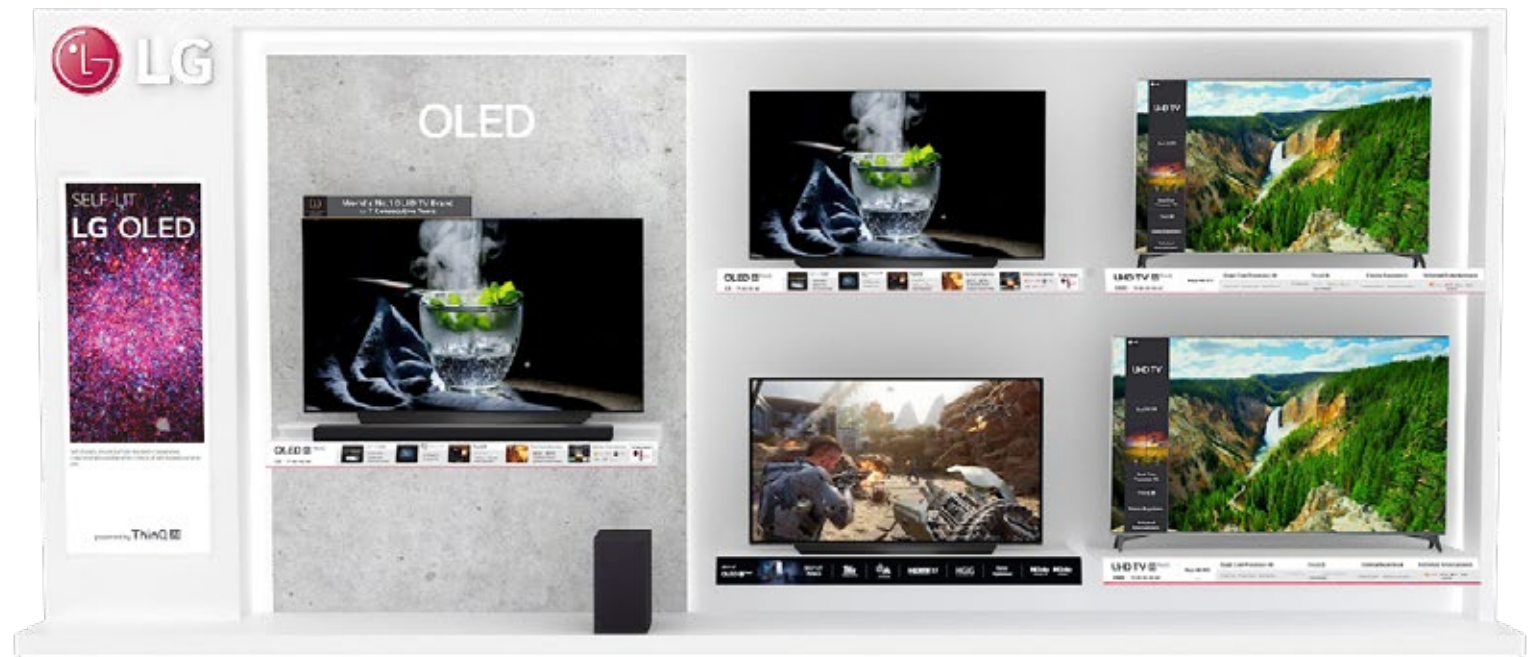

PORTFOLIO

ENVIRONMENT DESIGN

- POP Design

GRAPHIC DESIGN

- Advertising Design
- Brand Identity Design
- Editorial Design
- Package Design
- Character Design
- Web Banner Design

GIVEAWAY

- Marketing
- Sales Promotion
- Special Sales / Free Gift

Rotate, swivel, tilt, and adjust.

Watch in comfort with multiple adjustment options. With up to 180° rotation, 135° swivel, 50° tilt, and 20 cm height adjustments.

Wireless design, endless possibilities.