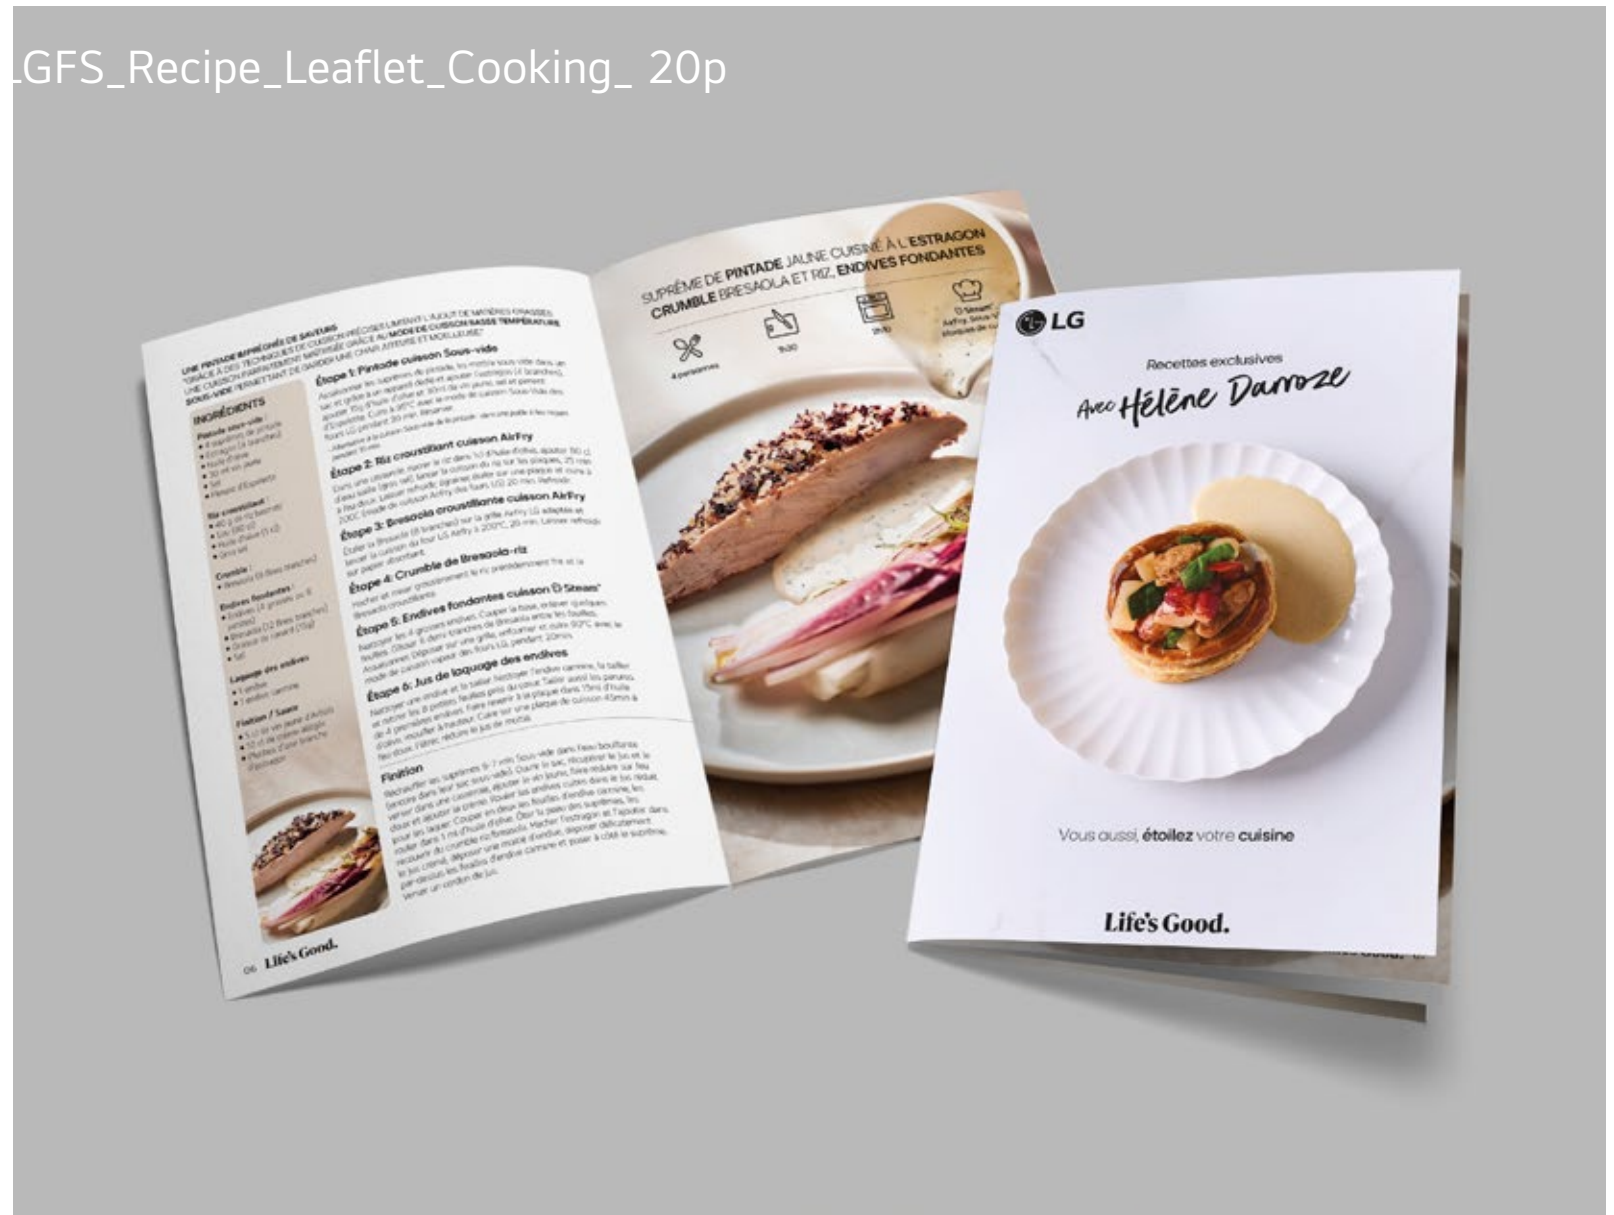

PORTFOLIO

ENVIRONMENT DESIGN

- POP Design

GRAPHIC DESIGN

- Advertising Design
- Brand Identity Design
- Editorial Design
- Package Design
- Character Design
- Web Banner Design

GIVEAWAY

- Marketing
- Sales Promotion
- Special Sales / Free Gift

GFS_Recipe_Leaflet_Cooking_20p