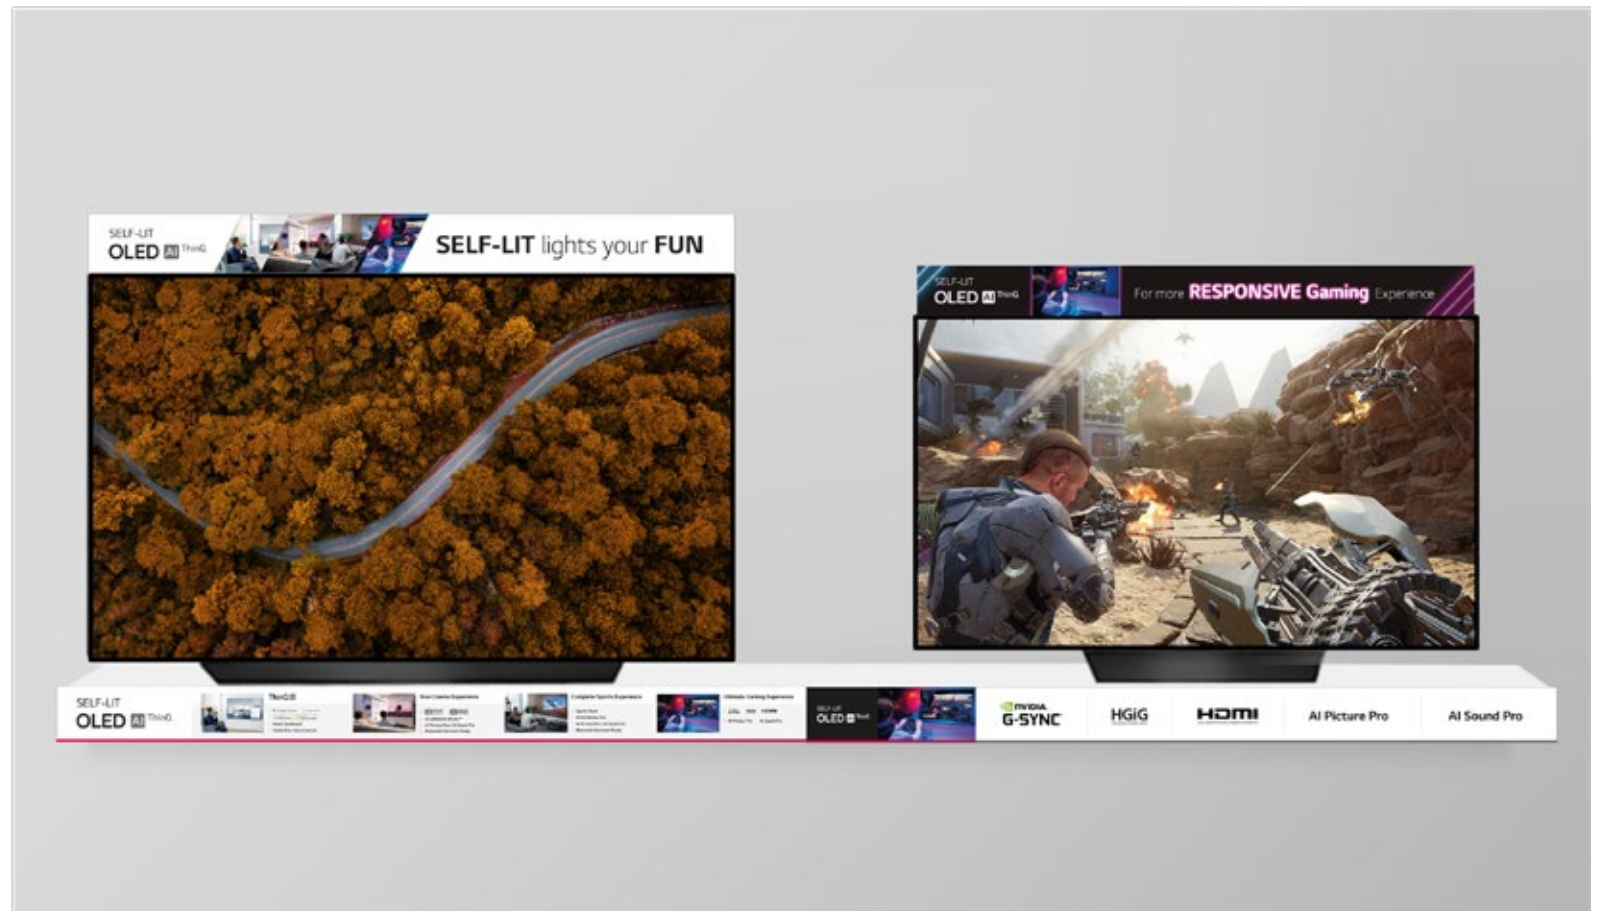

PORTFOLIO

ENVIRONMENT DESIGN

- POP Design

GRAPHIC DESIGN

- Advertising Design
- Brand Identity Design
- Editorial Design
- Package Design
- Character Design
- Web Banner Design

GIVEAWAY

- Marketing
- Sales Promotion
- Special Sales / Free Gift