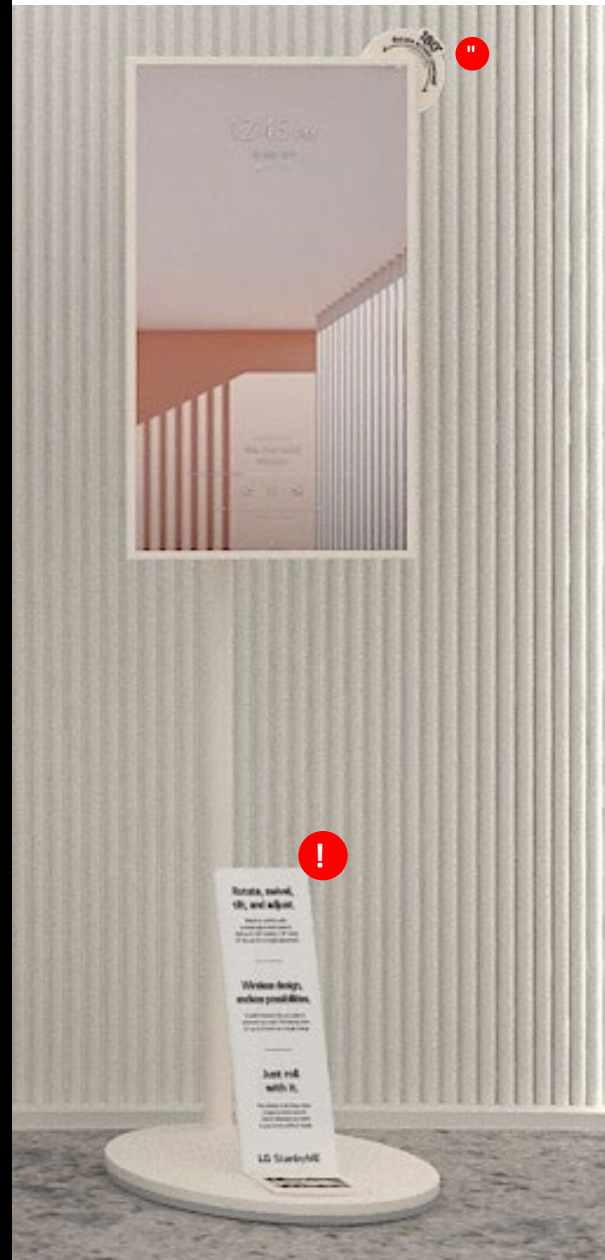

PORTFOLIO

ENVIRONMENT DESIGN

- POP Design

GRAPHIC DESIGN

- Advertising Design
- Brand Identity Design
- Editorial Design
- Package Design
- Character Design
- Web Banner Design

GIVEAWAY

- Marketing
- Sales Promotion
- Special Sales / Free Gift

Rotate, swivel, tilt, and adjust.

Wireless design, endless possibilities.

Just roll with it.

LG StanbyME

Moving Wheel